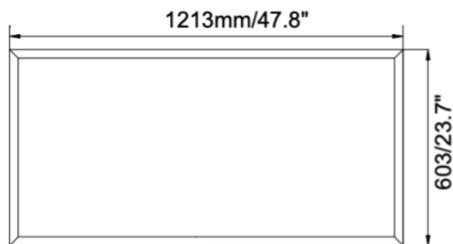

DESCRIPTION

Field-adjustable lumen output and color temperature in backlit panel, can be widely used for indoor, office buildings, conference rooms, supper market, stores, and many other applications.

Model Number: SB-24LPZ354046W27-3545

DIMENSION / WEIGHT

2X4 feet

2 X 4 FT
 Length: 47.7"
 Width: 23.7"
 Depth: 1.5"
 Weight: 9.22 lbs

PACKING INFORMATION

Carton size: 50.0" X 8.8" X 25.9" 4 PCS / CTN Weight: 36.88 lbs
 Pallet size: 42 X 48 X 82 inch 72 pcs/ 18 CTN Total Weight: 694 lbs

MODEL NUMBER

SB-24LPZ35404627-3545

Size	Series	Wattage	Voltage	Kelvin CCT
SB-24=1x4 feet	LPZ	354046=35W/40W/46W	27=120-277V	3545=3500K/4000K/5000K

35W/40W/46W and 3500K/4000K/5000K selectable: Factory default set: 40W 4000K