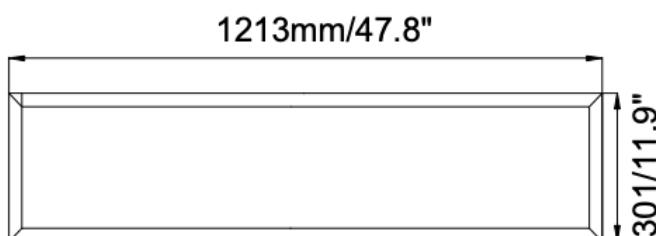

**WATT/CCT  
SELECTABLE**

**Model Number: SB-14LPZ202530W27-3545**

**1 X 4 FT 20W/25W/30W and 3500K/4000K/5000K selectable: Factory default set: 25W 4000K**

## DIMENSION / WEIGHT

**1 X 4 FT**  
 Length: 47.8"  
 Width: 11.9"  
 Depth: 1.5"  
 Weight: 4.43 lbs

**PACKING INFORMATION**

Carton size: 50.0" X 8.8" X 14.09"      4 PCS / CTN      Weight: 17.72 lbs  
 Pallet size: 42 X 48 X 80 inch      72 pcs/ 18 CTN      Total Weight: 349 lbs