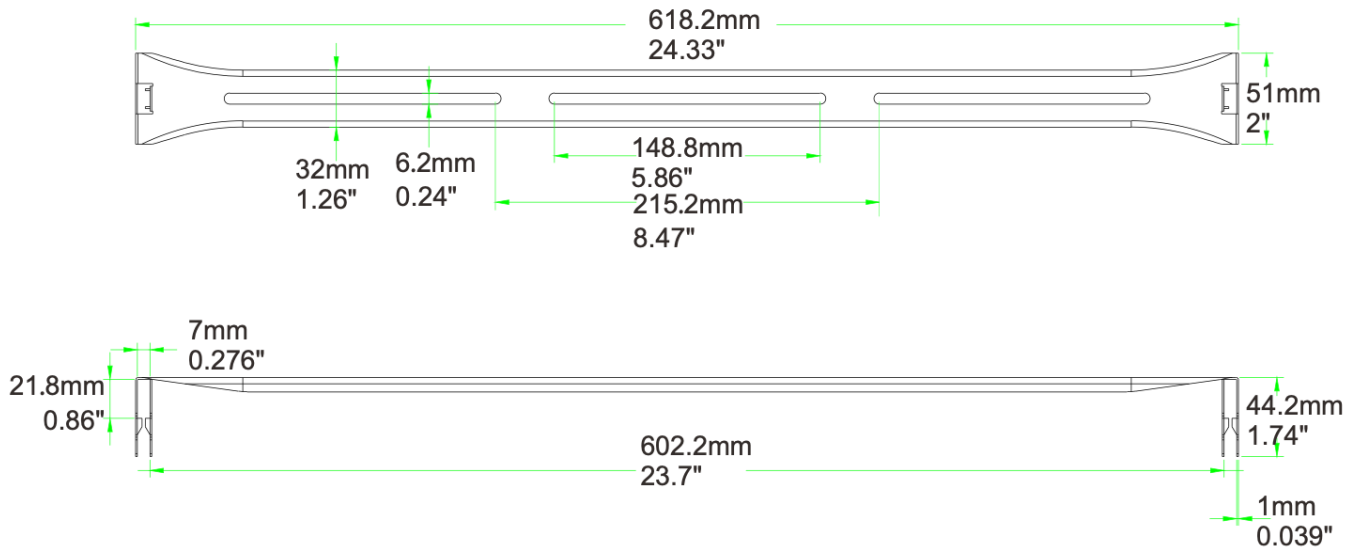

SB-TBAR Mounting Kit

Dimensions:

For installation in a standard grid ceiling

When Emergency led drivers can not be installed on the LED lights such as LED downlights, LED panel light & LED troffer. We can install the emergency led drivers on the Tbars and Tbars are installed on the grid ceiling.