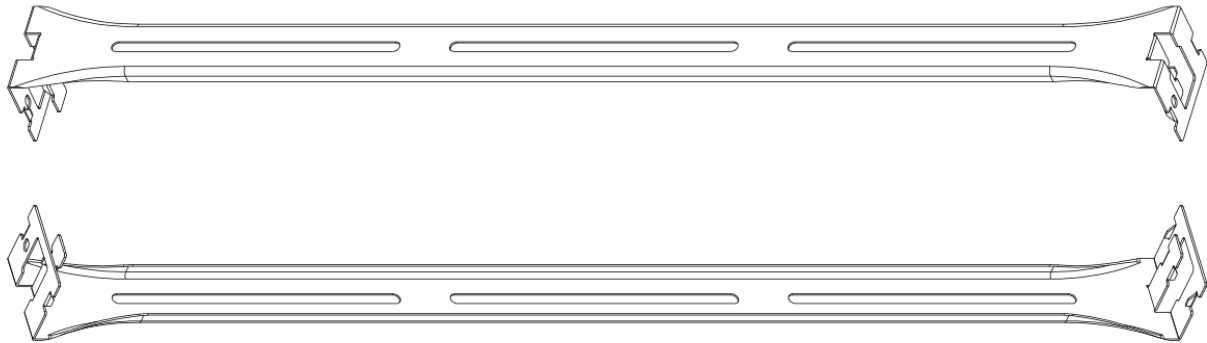

SB-TBAR Mounting Kit

Dimensions:

For installation in a standard grid ceiling

When Emergency led drivers can not be installed on the LED lights such as LED downlights, LED panel light & LED troffer. We can install the emergency led drivers on the Tbars and Tbars are installed on the grid ceiling.