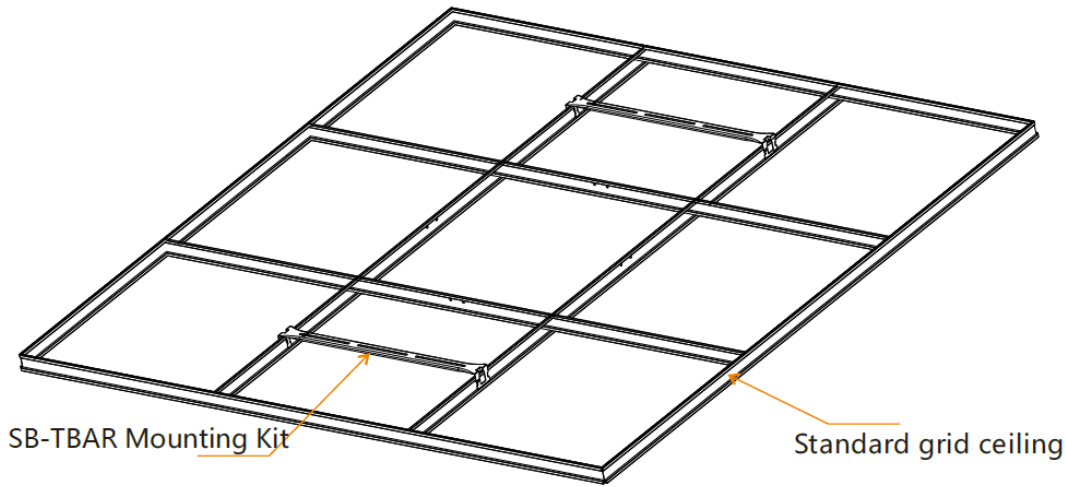

SB-TBAR Mounting Kit

Dimensions:

For installation in a standard grid ceiling

When Emergency led drivers can not be installed on the LED lights such as LED downlights, LED panel light & LED troffer. We can install the emergency led drivers on the Tbars and Tbars are installed on the grid ceiling.